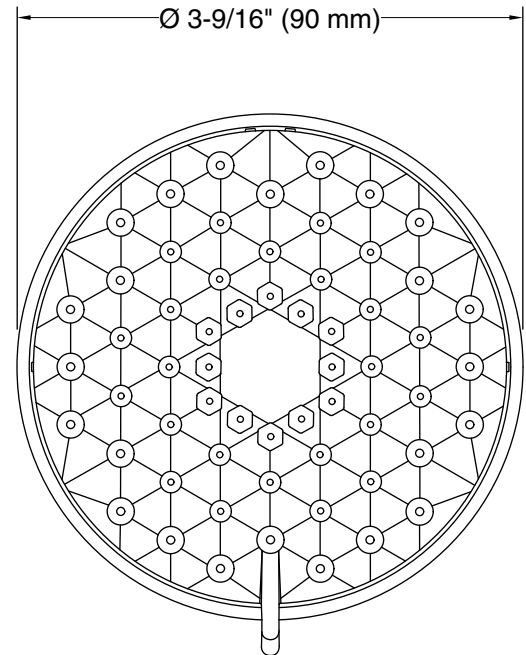

Recommended Products/Accessories

- K-7395 Shower Arm and Flange
- K-7397 Shower Arm and Flange
- K-23723 Faucet cleaner

Codes/Standards

ASME A112.18.1/CSA B125.1
DOE - Energy Policy Act 1992
EPA WaterSense®
California Energy Commission (CEC)

	CP	Polished Chrome
---	----	-----------------

Technical Information

All product dimensions are nominal.

Showerhead/Body Spray:

Rated maximum flow: 1.5 gal/min (5.7 l/min)

Notes

Install this product according to the installation instructions.