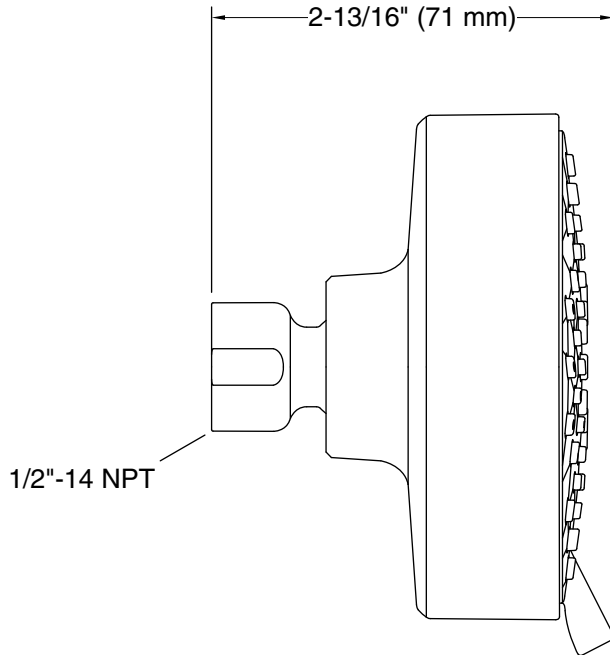

Features

- Showerhead features contemporary design.
- Advanced spray engine provides three alternate experiences: wide coverage, intense drenching, and targeted spray.
- Wide coverage spray produces an encompassing spray for everyday use.
- Intense drenching spray delivers a forceful spray ideal for rinsing shampoo from hair.
- Targeted spray is a focused stream for targeting sore muscles or use as a utility spray.
- Simple thumb tab smoothly transitions between sprays.
- Spray nozzles cover full area of sprayhead.
- MasterClean™ sprayface features an easy-to-clean surface that withstands mineral buildup.
- 1.5 gpm (5.7 lpm) showerhead flow rate.
- ½" NPT connection.

	CP	Polished Chrome
---	----	-----------------

Technical Information

All product dimensions are nominal.

Showerhead/Body Spray:

Rated maximum flow: 1.5 gal/min (5.7 l/min)

Notes

Install this product according to the installation instructions.